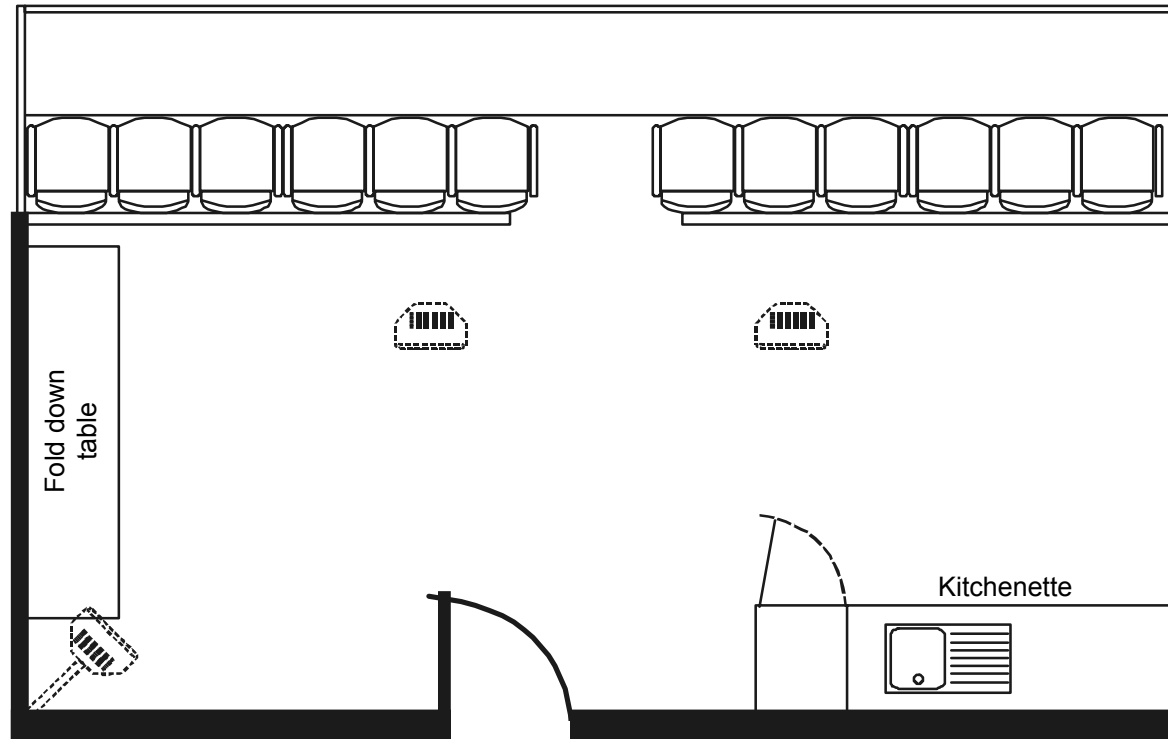

FLEMINGTON - THE EVENT CENTRE

CORPORATE SUITE 5 - HILL STAND

City Views

Racetrack

Sliding Windows

Exit to Terrace Restaurant